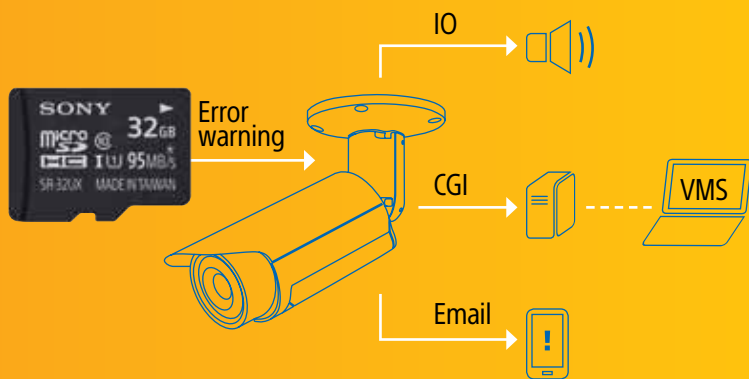

Sony's Industrial microSD card for IP security camera

With its superior durability and unique function, Sony's Industrial microSD card is best option for industrial usage such as security camera.

Longer Life Span

Sony's Industrial microSD card is using MLC NAND Flash Memory. As a result, Sony's Industrial microSD card can realize approximate 10 times longer* life span than affordable consumer microSD card.

* Based on Sony internal testing compared to affordable Consumer microSD card.

Sony's Industrial microSD card

Approx. 10 times longer

Affordable consumer microSD card

Maintenance Information Notification

Flash memory cards have limited lifespan. If the card is used for a long period of time, at some point, it will experience errors and data won't be recorded. Sony's Industrial microSD card with Maintenance Notification safeguards against data loss and gives you timely alert when it's time to be replaced*.

* This function works with compatible IP security camera only.

* www.sony.net/ipcamsd/

microSD card Maintenance Information Notification

Warning	Error Message Examples
Functioning normally	The SD card is inserted and there is enough lifespan remaining.
Replacement recommended	Has reached XX% of the SD card's lifespan
Has reached its lifetime	All the spare blocks have been consumed. The card is read-only.
Card not inserted	No SD card is inserted.
Lifetime notification unsupported	The inserted SD card doesn't support lifetime notification.
Failed to get status	Unexpected error has occurred.

Specification

	SR-64UXA/TR1	SR-64UX/TE1	SR-32UXA/TR1	SR-32UX/TE1
Package	Single (1 pc)	Bulk (120 pcs)	Single (1 pc)	Bulk (120 pcs)
Capacity	64GB		32GB	
SD card type	SDXC		SDHC	
Interface	UHS-I			
Speed class	Class 10 (SD Speed Class) Class 1 (UHS Speed Class)		Class 10 (SD Speed Class) Class 1 (UHS Speed Class)	
Transfer rate*	Read: Up to 95MB/s Write: Up to 50MB/s			

* The Transfer Rate varies depending on the measurement conditions. This data is measured under Sony's standard conditions and not guaranteed.